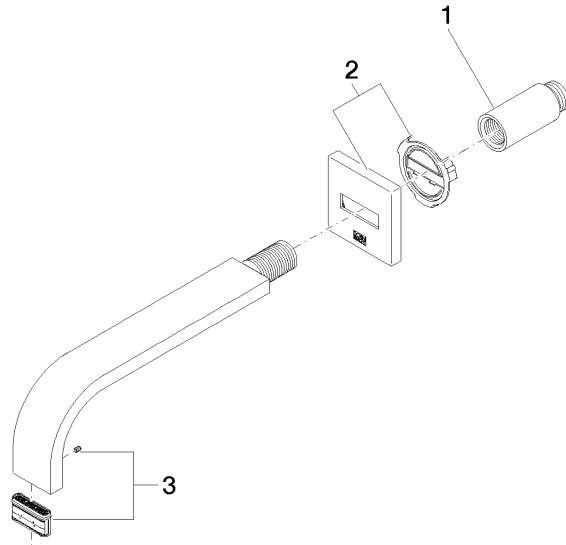

Recommended miscellaneous

Concealed wall elbow -

35 085 970 90

- max. recess depth 163 mm
- min. recess depth 90 mm

MEM eSET Touchfree Basin mixer without pop-up waste without temperature setting - Chrome

MEM

ST 010 203 4782

MEM eSET Touchfree Basin mixer without pop-up waste without temperature setting - Chrome

MEM

ST 010 203 4782
mm [inches]

Flow rate chart

Certificates

WRAS_2203039.

ST 010 203 4782

Spare parts list

No.	Item Number	Name	Quantity used	Delivery time
1	09 24 03 081 10 90	extension	1	2
2	90 27 78 035 00-00	rosette	1	10
3	90 29 03 109 00 90	aerator	1	2