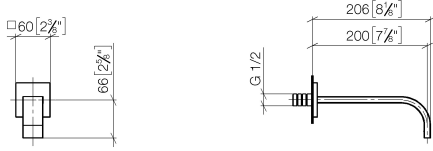

MEM eSET Touchfree Basin mixer without pop-up waste without temperature setting - Chrome

MEM

ST 010 203 4782

- 200mm projection
- fixed spout
- rectangular, air-enriched flow
- hole diameter 37 mm
- rosette 60 x 60 mm
- 1/2" connection
- max. flow 5.7 l/min
- lead-free
- WRAS 2203039
- This product can help a building meet the requirements of Green Building Rating Systems, e.g. LEED®, BREEAM®, DGNB

Recommended miscellaneous

Concealed wall elbow -

35 085 970 90

- max. recess depth 163 mm
- min. recess depth 90 mm

MEM eSET Touchfree Basin mixer without pop-up waste without temperature setting - Chrome

MEM

ST 010 203 4782

MEM eSET Touchfree Basin mixer without pop-up waste without temperature setting - Chrome

MEM

ST 010 203 4782
mm [inches]

Flow rate chart

Certificates

WRAS_2203039.