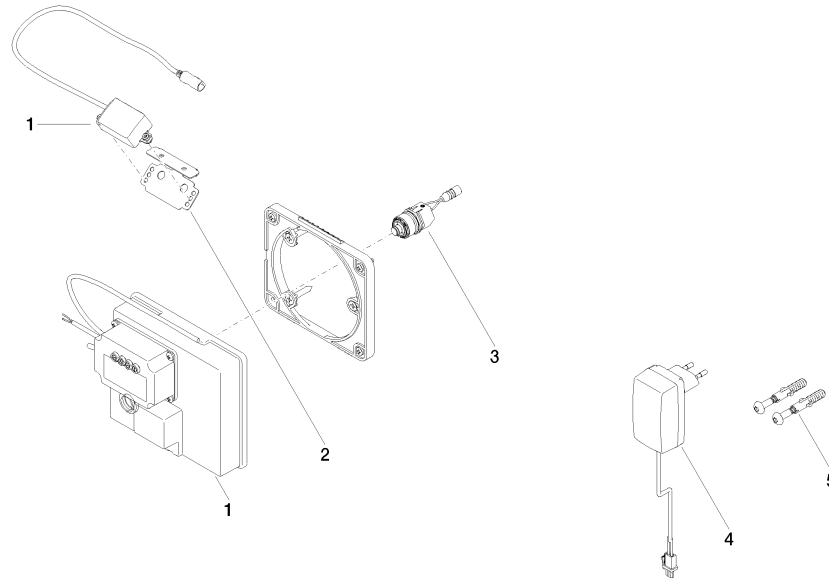

MEM

ST 010 203 4782
mm [inches]

Certificates

LGA_29120.	WRAS_1906116.	IAPMO_EGS.	CE000001_eSet_Tou chfree_20171206_D E_signed.	CE000002_eSet_Tou chfree_20171206_E N_signed.
LGA_29119.				

ST 010 203 4782

Spare parts list

MEM eSET Touchfree Basin mixer without pop-up waste without temperature setting - Chrome

MEM

ST 010 203 4782

- 200mm projection
- fixed spout
- rectangular, air-enriched flow
- hole diameter 37 mm
- rosette 60 x 60 mm
- 1/2" connection
- max. flow 5.7 l/min
- lead-free
- WRAS 2203039
- This product can help a building meet the requirements of Green Building Rating Systems, e.g. LEED®, BREEAM®, DGNB