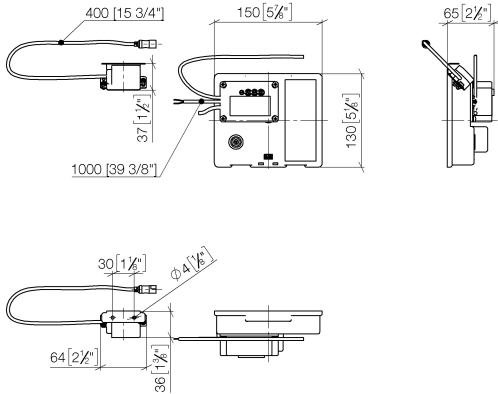

35 743 970 90

- min. recess depth 90 mm
- max. recess depth 125 mm

Recommended miscellaneous

Extension for Touchfree 500 mm - 12 765 970 90

MEM eSET Touchfree Basin mixer without pop-up waste without temperature setting - Chrome

MEM

ST 010 203 4782
mm [inches]

Certificates

LGA_29120.	WRAS_1906116.	IAPMO_EGS.	CE000001_eSet_Tou chfree_20171206_D E_signed.	CE000002_eSet_Tou chfree_20171206_E N_signed.
LGA_29119.				

ST 010 203 4782

Spare parts list

MEM eSET Touchfree Basin mixer without pop-up waste without temperature setting - Chrome

MEM

ST 010 203 4782

- 200mm projection
- fixed spout
- rectangular, air-enriched flow
- hole diameter 37 mm
- rosette 60 x 60 mm
- 1/2" connection
- max. flow 5.7 l/min
- lead-free
- WRAS 2203039
- This product can help a building meet the requirements of Green Building Rating Systems, e.g. LEED®, BREEAM®, DGNB